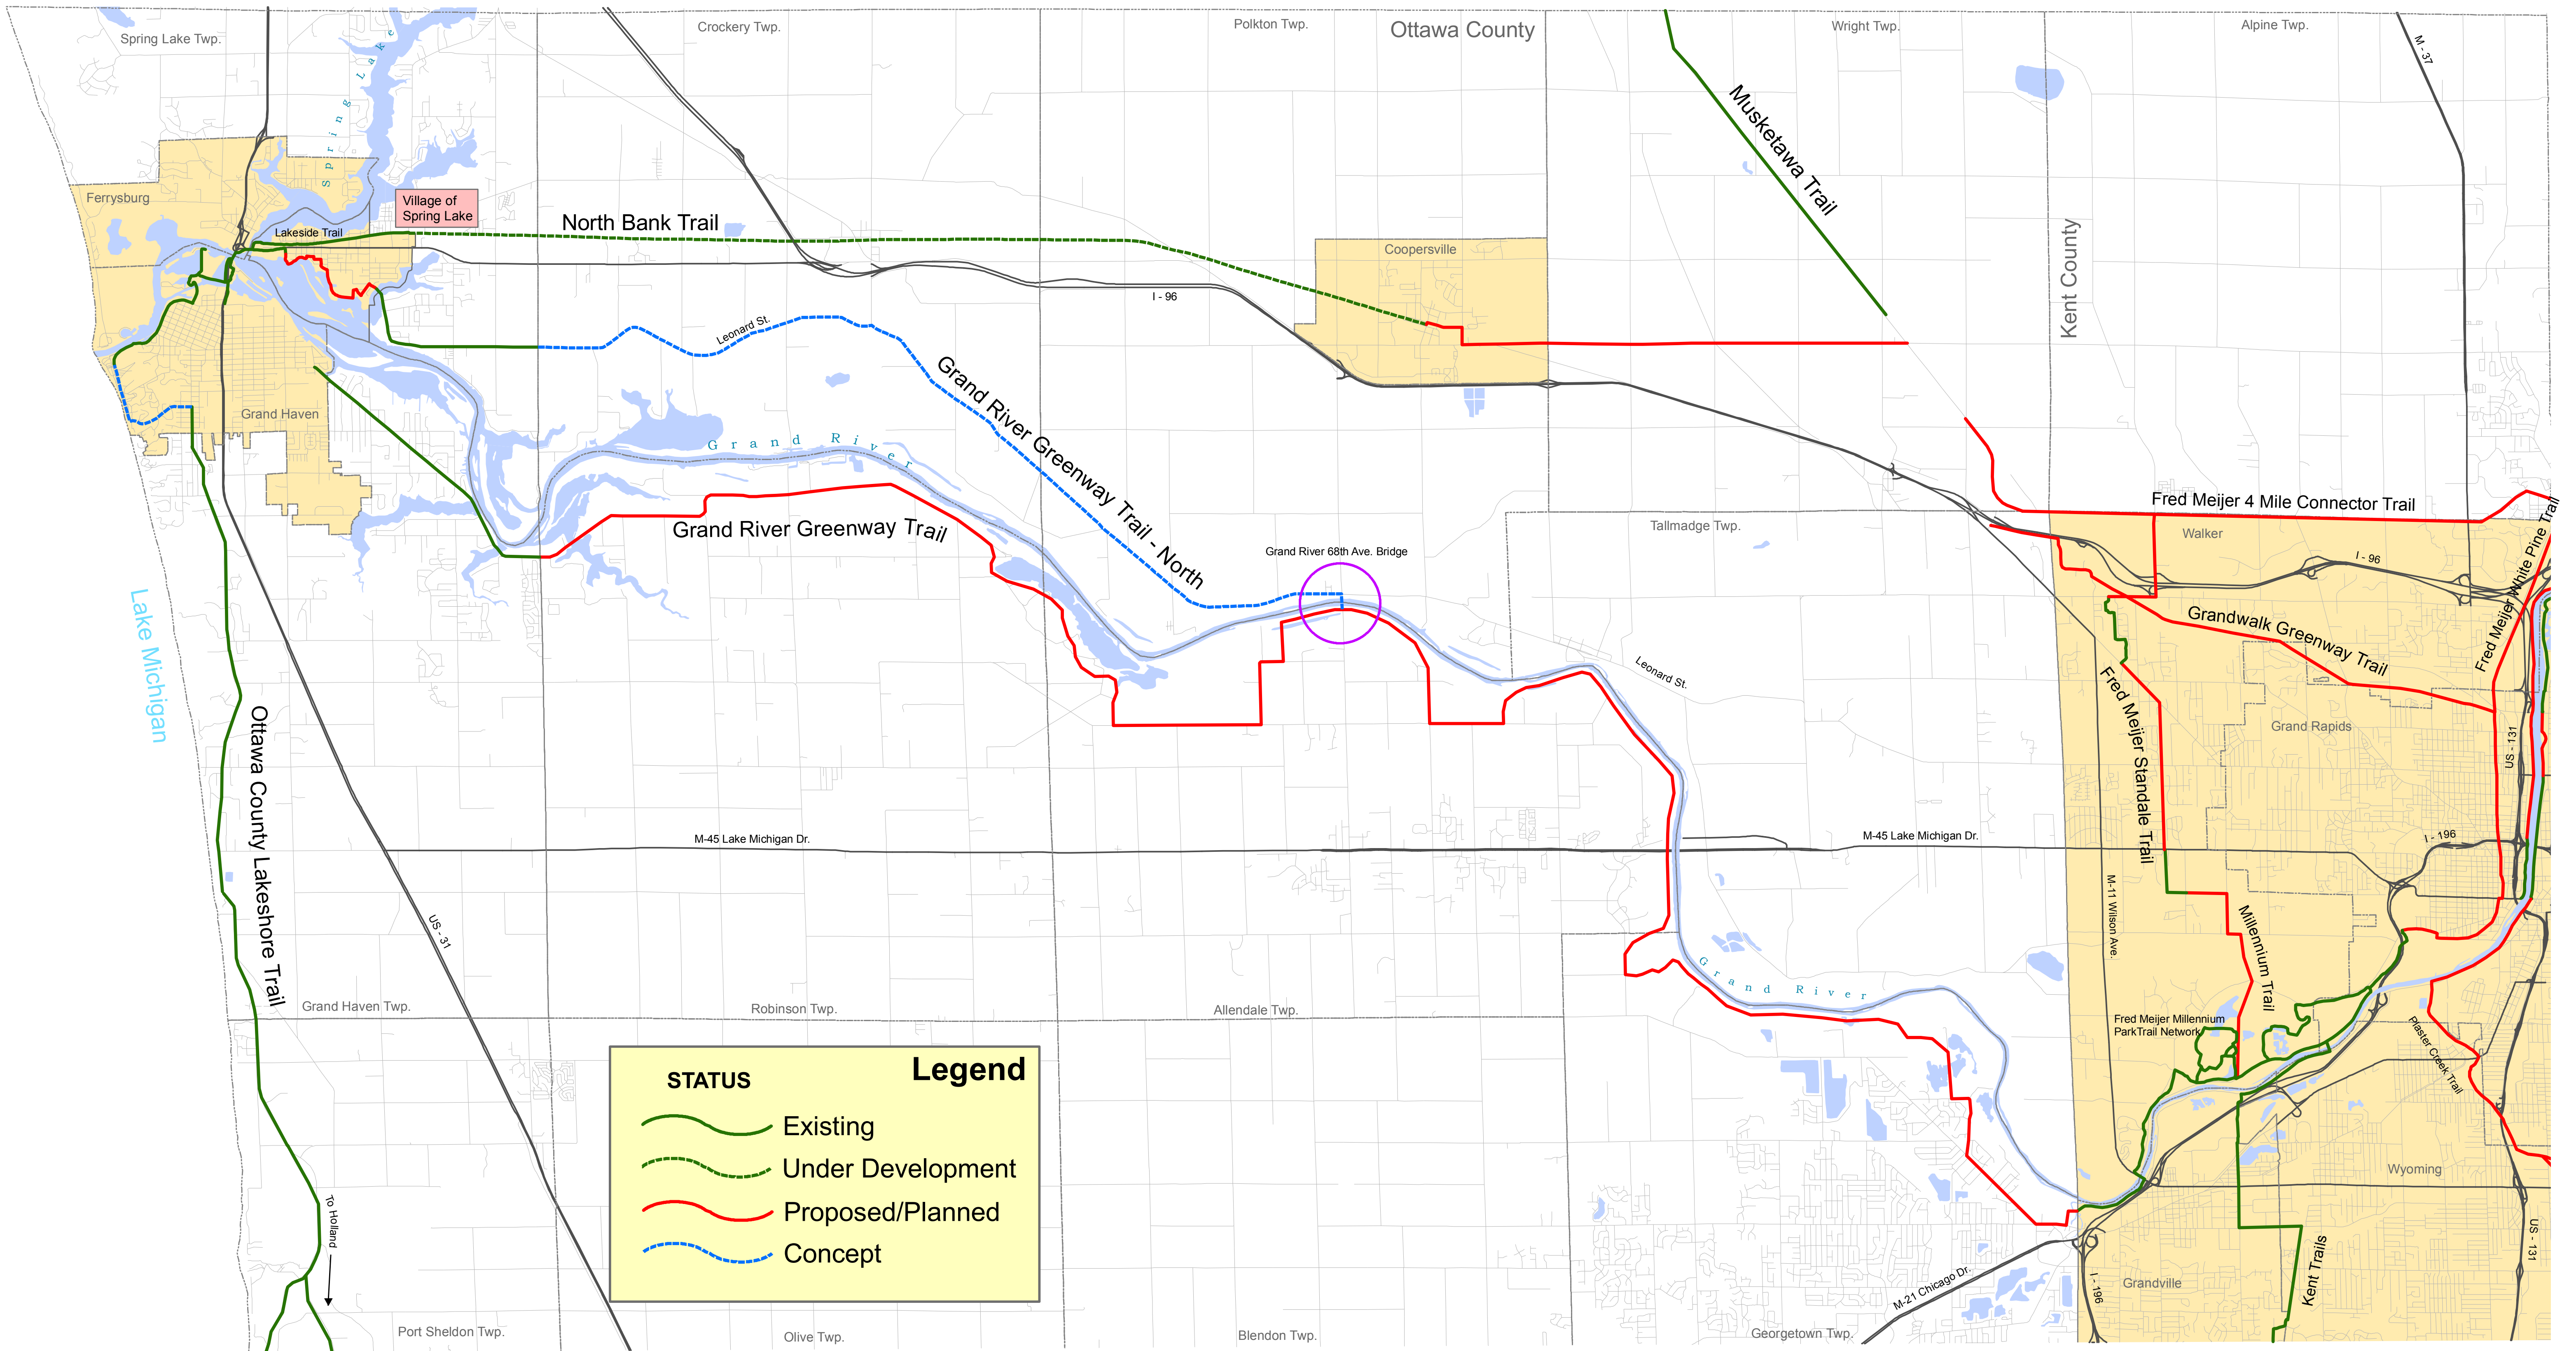

# Regional Non-Motorized Multi-Use Trail Network

## Northern Ottawa County - Western Kent County

STATUS		Legend
	Existing	
	Under Development	
	Proposed/Planned	
	Concept	

Map Created By:  
Information Services Center - Rod Denning  
March 2010

WEST MICHIGAN  
TRAILS & GREENWAYS  
COALITION